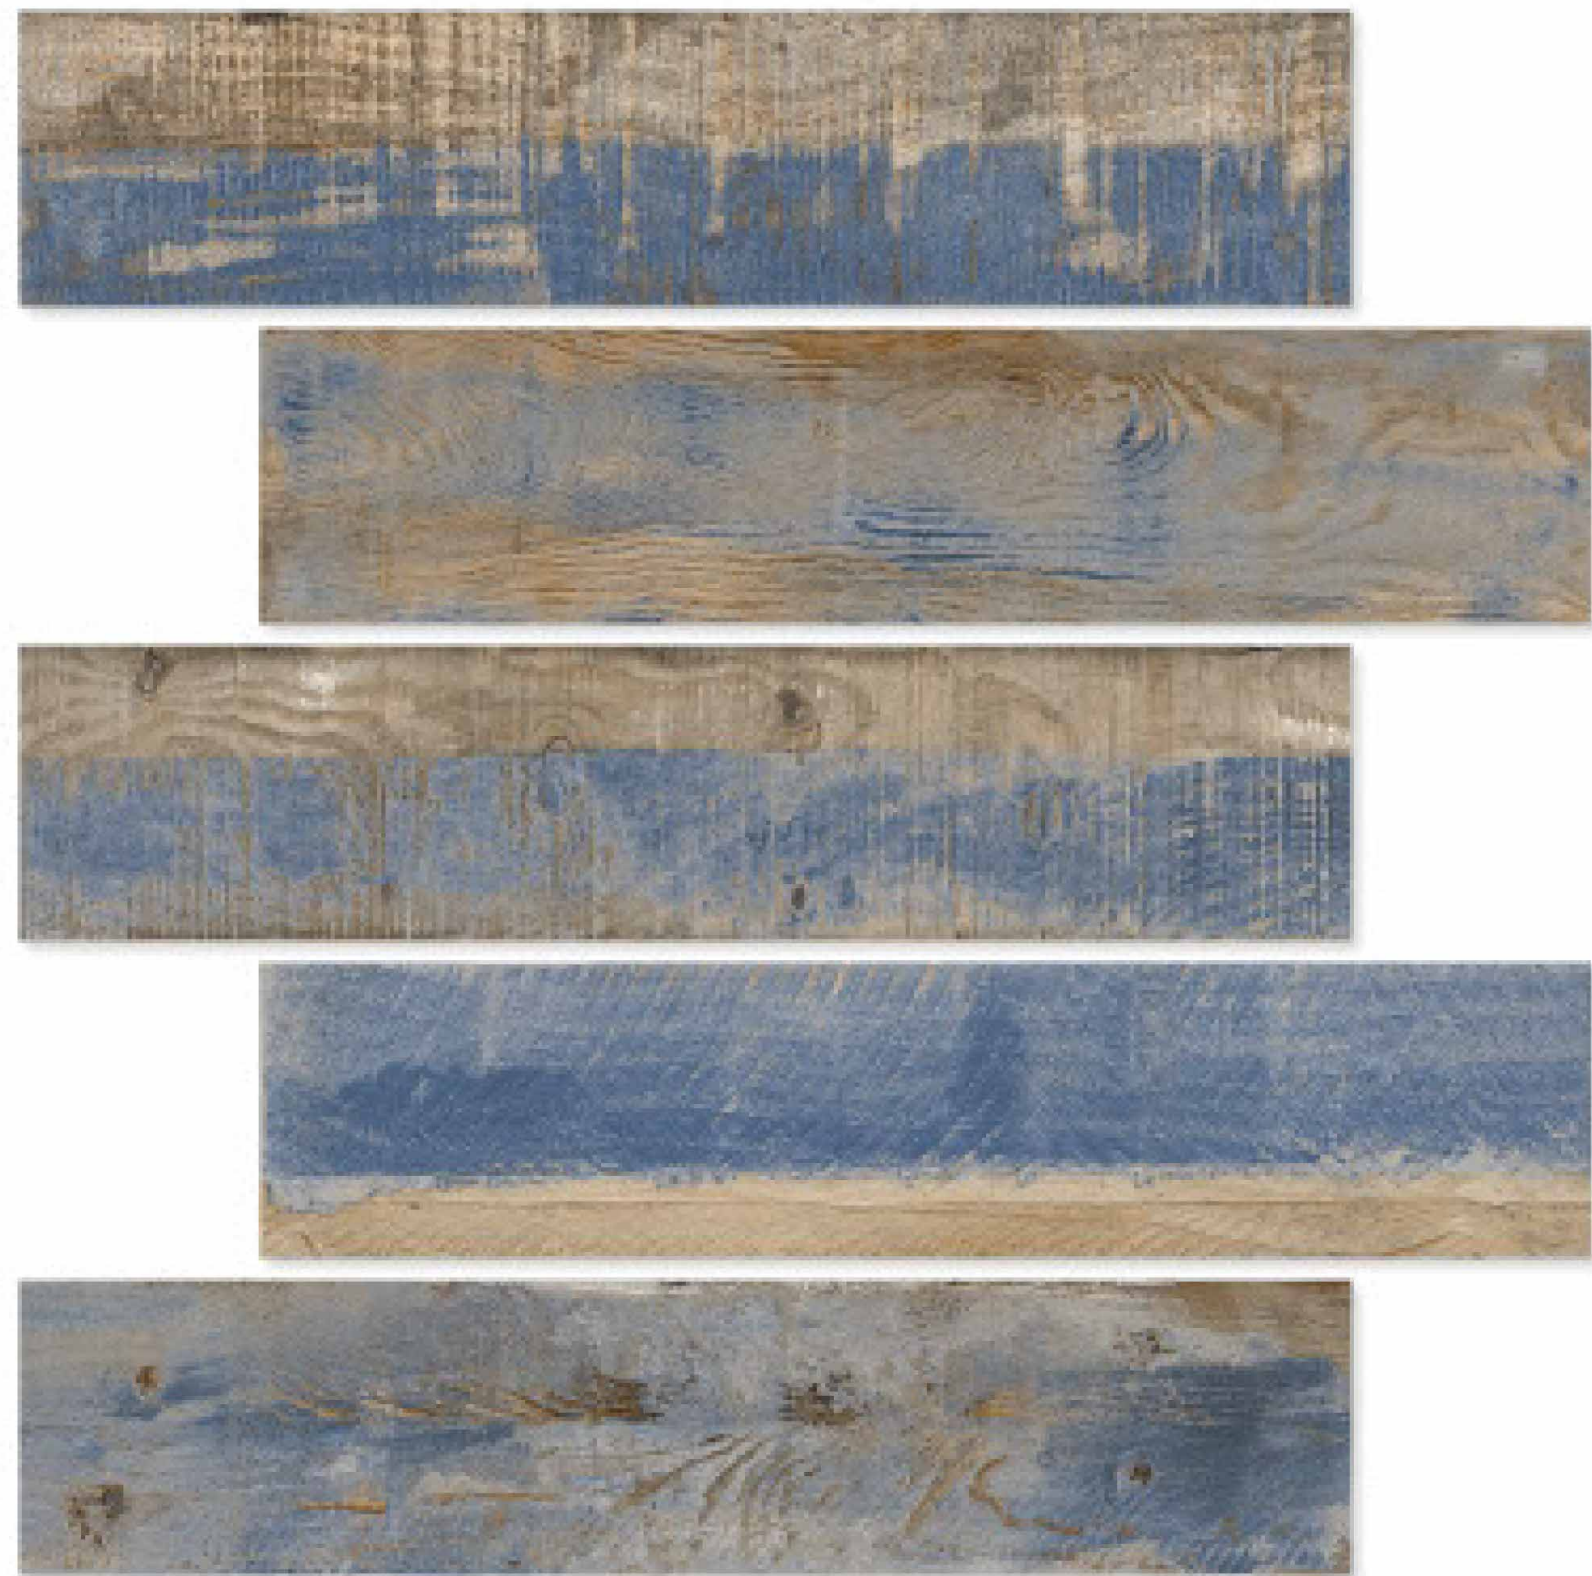

punch

FUSION BLUE

Random

Hi-Tech
Waterproof

Frost
Resistant

Random
Design

Chemical
Resistant